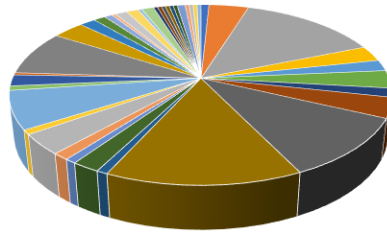

Eccleston Lane Ends Primary School

Extra Curricular Clubs (results of parent survey Oct 2022)

- | | | |
|------------------------------|-------------------------|-------------------------------|
| ■ Book | ■ Singing/choir | ■ Sports (Football/dodgeball) |
| ■ Musical Instrument Tuition | ■ Computing/Animation | ■ Martial Arts |
| ■ Lego | ■ Science | ■ Gymnastics |
| ■ Art/Craft/Pottery | ■ Sewing/Knitting | ■ Languages |
| ■ Fitness/Circuits | ■ Fencing | ■ Cooking/Baking |
| ■ Woodwork | ■ Drama/Musical Theatre | ■ Chess |
| ■ Archery | ■ Technology | ■ Dance |
| ■ Basketball | ■ Netball | ■ Rugby |